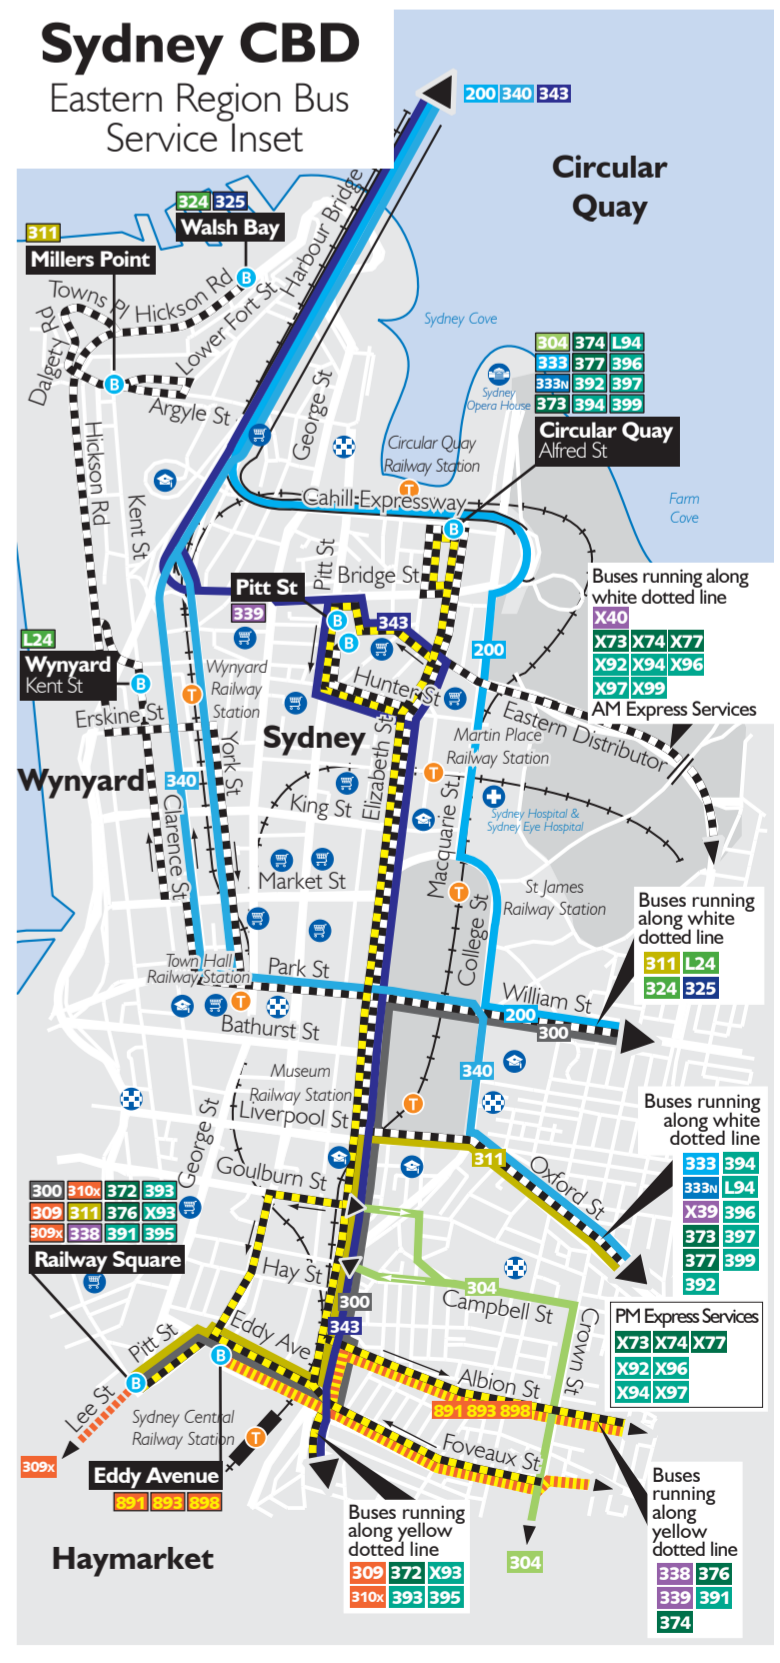

For route information in this area, refer to Northern Region Guide.

For more details on City bus routes see Sydney CBD Inset (below)

As at 28 July 2019
Cartography by TransGraphics

Legend

- Police Station
- Hospital
- Shopping Centres
- Railway Station
- Educational Institutions
- Sporting Facility
- Local Icons
- Bus Route
- Bus Route Terminus

State Transit Eastern Suburbs